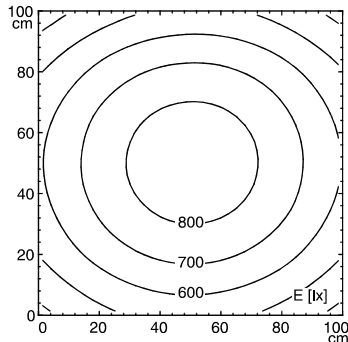

- 48 x Light-emitting diode
- light colour neutral white, 4600-5400 K, Color Rendering Index (CRI)=85
- without
- 18-30 V; DC
- approx. 24 W
- IP 67
- III
- switchable
- without switch

design

- fastening**
- dimension**
- special features**

- aluminium
- anodised
- aluminium coloured anodised
- screen, clear
- approx. 2.2 kg
- built-in plug
- Serie 713
- mounted version
- L-angle, clamp
- A=650 mm
- through-wired, Power equipment

Serie 713

illuminance

measuring conditions: d=100cm

Em: 657 lx
Emax: 856 lx
Emin: 408 lx

luminous intensity